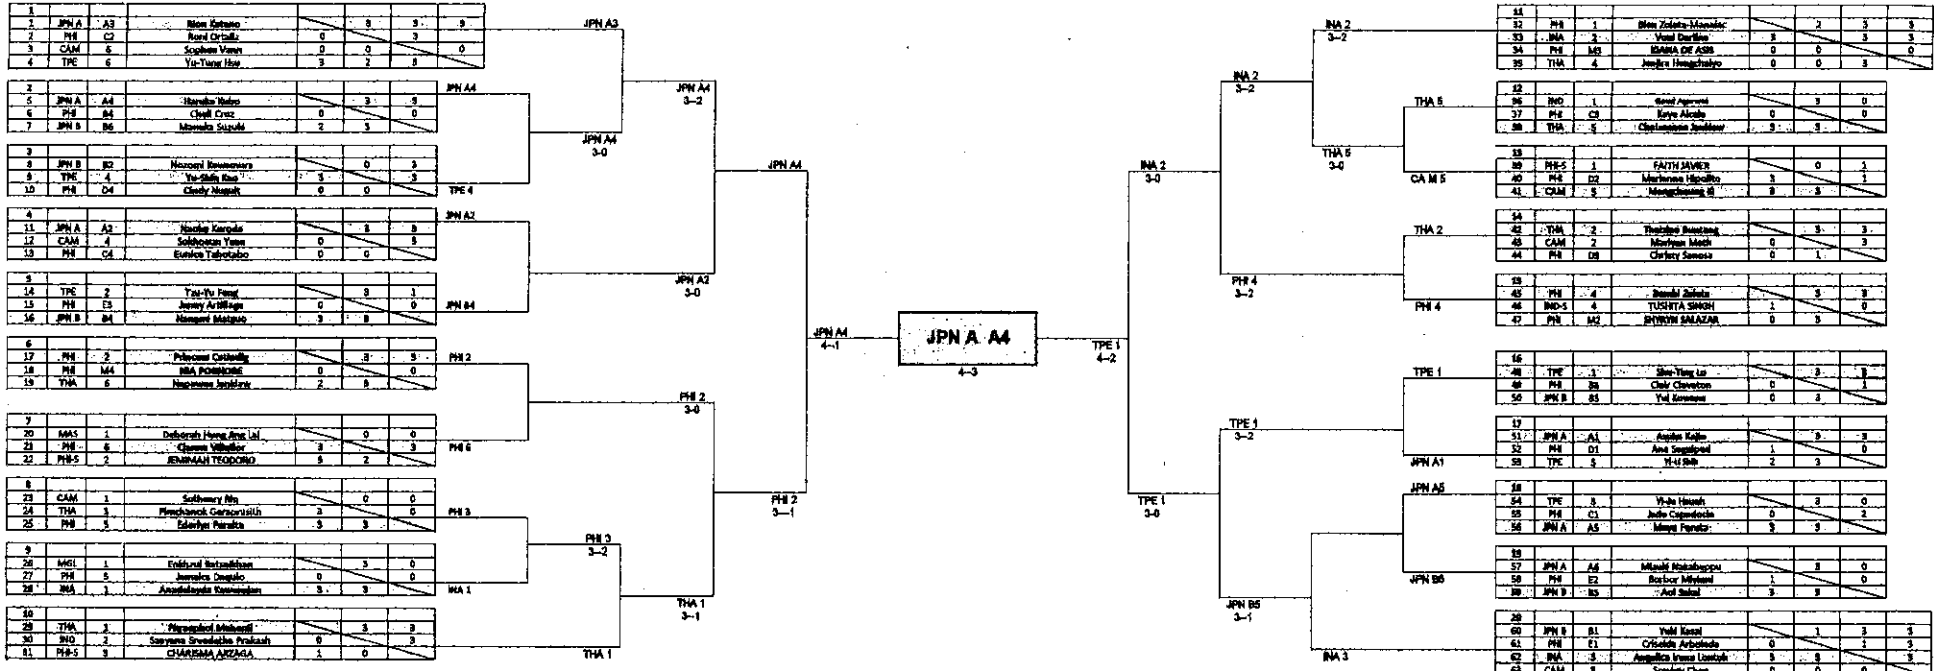

Asian University Women Singles

GOLD: JPN A4 HARUKA KURO
SILVER: TPE 1 SHI-YING LIN
BRONZE: JPN A2 VANI DARLINA
BRONZE: PH 2 PRINCESS CATINDIG